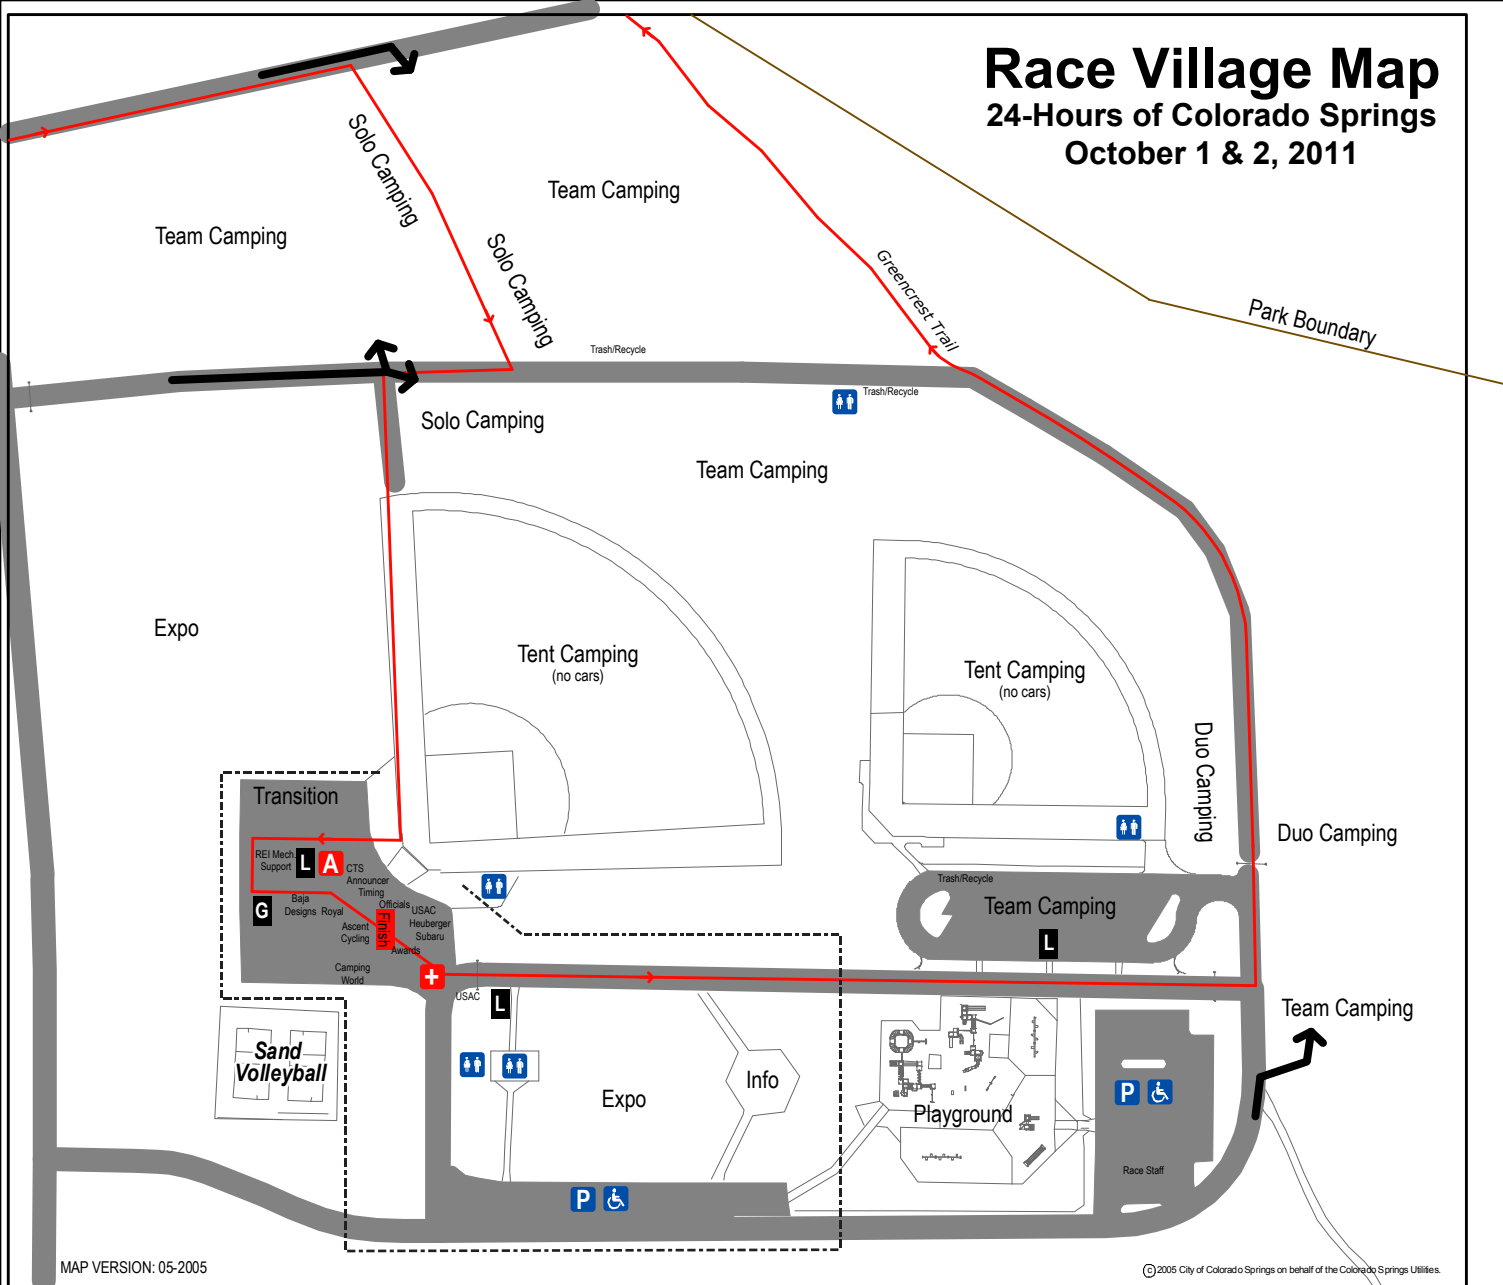

Race Village Map

24-Hours of Colorado Springs

October 1 & 2, 2011

MAP VERSION: 05-2005

USA CYCLING
NATIONAL CHAMPIONSHIPS

24 HOUR MOUNTAIN BIKE
COLORADO SPRINGS, CO

The Meadows at Palmer Park

Park Hours: May 1 to October 31: 5am-11pm / November 1 to April 30: 5am-9pm
Call (719) 385-5940 for picnic reservations or park information

- **24-Hours of COS** Race Course
- Route to Camping Area
- A Aid Station - CTS
- + Medical
- P Parking
- ♂ ♀ Restrooms
- ♿ Wheelchair Accessible

For everyone's safety, please remember trail etiquette on any trail system.